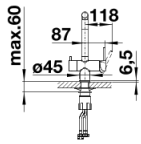

## Scope of supply

---

- 360° swivel spout for greater reach
- Ø 35 mm tap hole required
- With ceramic disk cartridge
- Flexible connector pipes, 450 mm long and 3/8" nut for particularly easy and safe installation
- Patented jet regulator for markedly reduced scaling
- Stabilisation plate to increase the stability of the tap when fitted in stainless steel sinks
- LGA approved
- High-end water filtering system by BWT, incl. filter head and multi-stage filter cartridge
- Flowmeter to display remaining filter capacity

525273 - filter cartridge

525274 - filter head

525237 - Flowmeter

## Details

---

Swivel range

SEITENANSICHT\_HEBEL\_2D

Side view