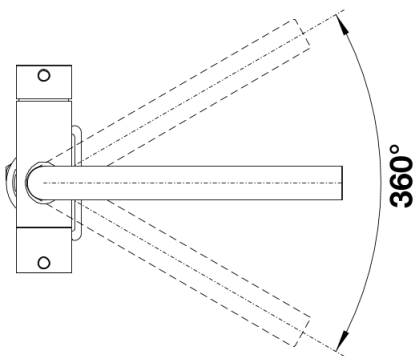

## Scope of supply

---

- 360° swivel spout for greater reach
- Ø 35 mm tap hole required
- With ceramic disk cartridge
- Flexible connector pipes, 450 mm long and 3/8" nut for particularly easy and safe installation
- Patented jet regulator for markedly reduced scaling
- Stabilisation plate to increase the stability of the tap when fitted in stainless steel sinks
- LGA approved
- High-end water filtering system by BWT, incl. filter head and multi-stage filter cartridge
- Flowmeter to display remaining filter capacity

## Details

---

Swivel range

SEITENANSICHT\_HEBEL\_2D

Side view