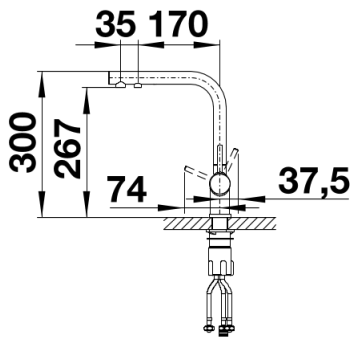

## Scope of supply

---

- 360° swivel spout for greater reach
- Ø 35 mm tap hole required
- With ceramic disk cartridge
- Flexible connector pipes, 450 mm long and 3/8" nut for particularly easy and safe installation
- Patented jet regulator for markedly reduced scaling
- Stabilisation plate to increase the stability of the tap when fitted in stainless steel sinks
- LGA approved
- High-end water filtering system by BWT, incl. filter head and multi-stage filter cartridge
- Flowmeter to display remaining filter capacity

## Details

---

Swivel range

SEITENANSICHT\_HEBEL\_2D

Side view